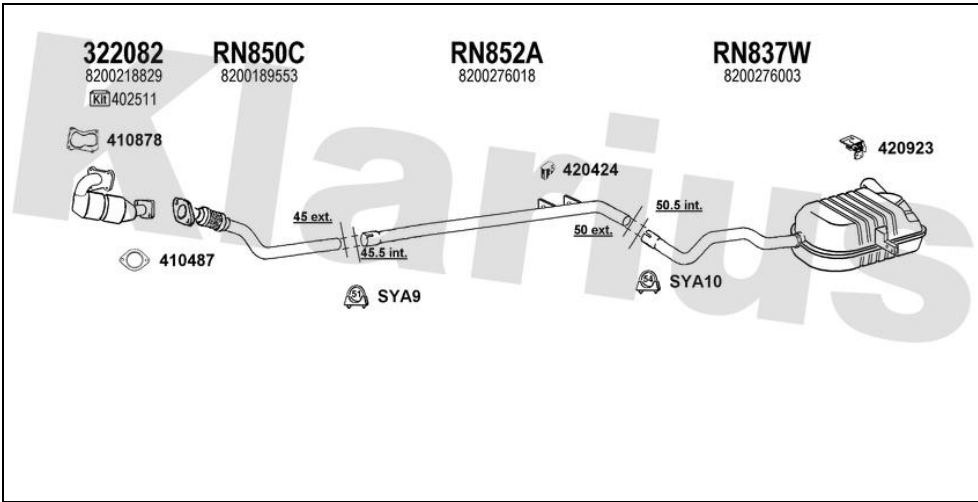

Megane II 1.5dCi
Turbo Diesel
8v
Van,MPV,Estate,Saloon,Hatchback
09/2002-08/2005
1461cc (74 kW, 99 HP)
Eng:K9K728,K9K729
Euro 3
Manual (6)
Typ:BM02,CM02,GM02,KM02,LM02,SM02,JM02
[720902](#) | **Cat** |