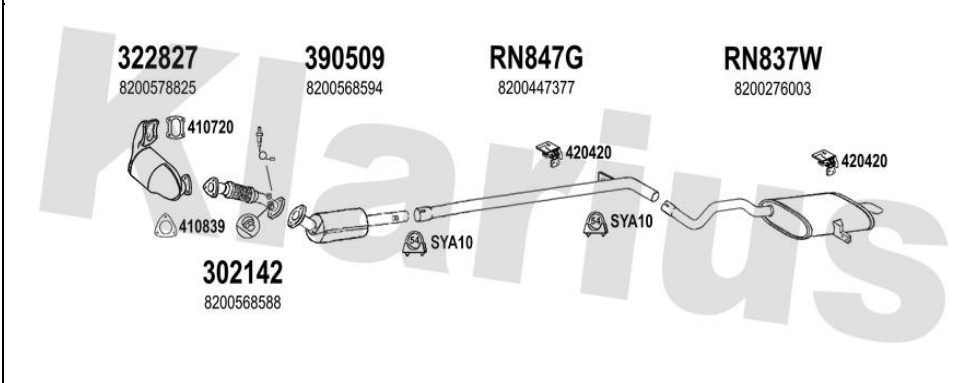

Megane II 1.5dCi
Turbo Diesel
Van,MPV,Estate,Saloon,Hatchback
01/2007-06/2009
1461cc (76 kW, 103 HP)
Eng:K9K734
Euro 4
[721289](#) | **Cat** | **DPF**