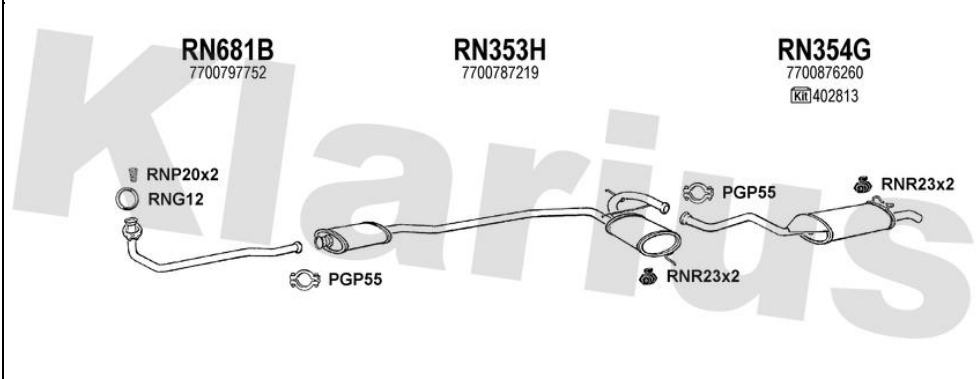

R19 1.4
TS,GTS,TSE
Petrol
Hatchback, Van
02/1991-06/1992
1390cc (59 kW, 80 HP)
Eng:OHC
RN681B has 65 I/D inlet flare.
[720721](#) | |