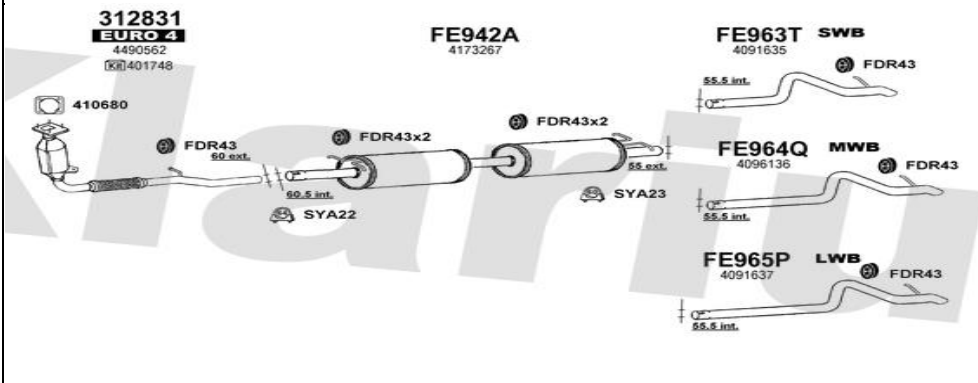

Transit 2.0TDi
Turbo Diesel
16v
Combi,Minibus,Van
01/2005-01/2006
1998cc (56 kW, 75 HP)
Eng:D3FA
Euro 4
[362381](#) | Cat |